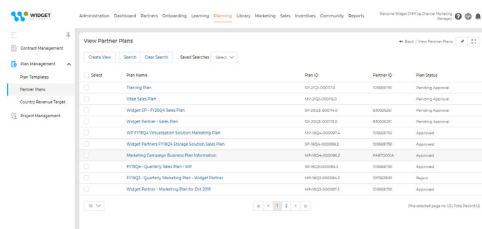

Partner Business Planning

The Partner Business Planning module of ZINFI's partner relationship management (PRM) platform enables your organization to automate the development of business plans, streamlining interactions between internal and external channel partner stakeholders to ensure efficient plan execution and compliance.

Partner Business Planning

The Partner Business Planning module allows your organization to automate business planning activities within a multi-level channel ecosystem with an online form and approval flow process. You can also set up system alerts to notify channel partners when new business plan templates become available.

With our Partner Business Planning functionality, channel partners can easily incorporate marketing plan details, then sign the business plan and push it for your approval through an expedient, automated multi-level approval process. The reporting features of this module give you greater insight into the planned marketing activities initiated by your channel partners.