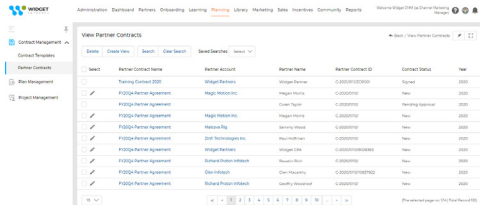

Contracts Management

The Partner Business Plans Management module enables an organization to develop business plans by working with internal and external partner stakeholders to ensure plan execution and compliance.

The Partner Contracts Management module enables an organization to dynamically manage and keep track of all the contractual documents that channel partners sign during the various phases of the partner planning cycle.

Key Features

- ✓ Business Planning Contracts Setup
- ✓ Partner Notifications
- ✓ Partner Signature & Upload

AMERICAS
sales.noram@zinfitech.com
6200 Stoneridge Mall Road, Suite 300
Pleasanton, CA 94588
United States of America

EUROPE, MIDDLE EAST AND AFRICA
sales.emea@zinfitech.com
Davidson House
Forbury Square, Reading
RG1 3EU, United Kingdom

ASIA PACIFIC
sales.apj@zinfitech.com
3 Temasek Avenue
#21-00 Centennial Tower
Singapore 039190

Please visit www.zinfo.com/contact-us to see the locations and contact information of our other global offices.

© ZINFI Technologies Inc. All Rights Reserved.

Australia • China • Hong Kong • India • Indonesia • Japan • Korea • Romania • Singapore • UK • USA