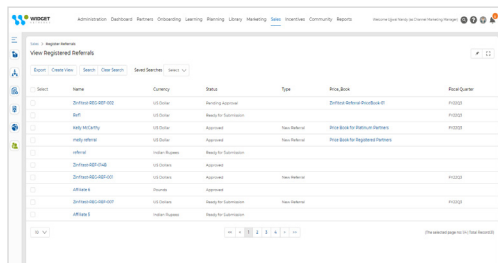

Referral Registrations

The Referral Registrations module allows partners to quickly create and register a referral by completing a one-page referral registration form.

Calculation of commissions is fully automated to save time and reduce costs, and the module can be configured to accommodate both single- and multi-level approval processes.