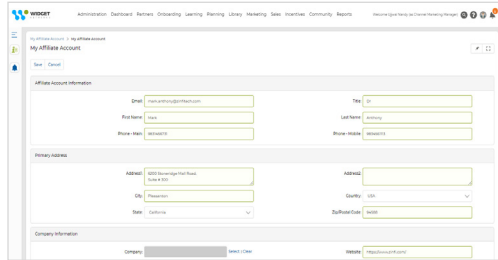

My Affiliate Account Management

The My Affiliate Account Management module makes it easy for organizations and partners to manage the details of affiliate users and configure access rights to those details.

The module allows partners' admin users to modify company details as necessary while providing non-admin users with a read-only view.