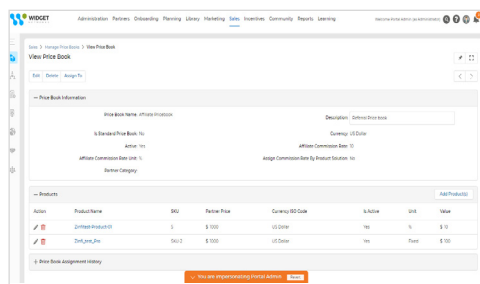

Referral Management

Enable your affiliate partners to register referrals manually or automatically via link and advertising referrals. Automatically map each referral to a specific commission payment structure for both marketing and sales activities. Set up business rules to route referrals for automatic or manual approval flow.

Referral Pricebook Management

With the Referral Pricebook Management module, organizations can create custom price books for affiliates or resellers and configure commission rates at both the pricebook and product level.

Custom configured pricebooks are ideal for organizations offering products or services at different prices to different affiliate partners.

Key Features Include:

- ✓ Pricebook-level commission rate
- ✓ Product-level commission rate
- ✓ Multi-currency pricing/commission