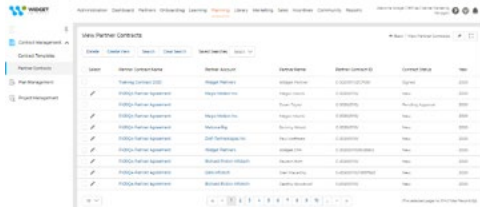

Contracts Management

The Partner Business Plans Management module enables an organization to develop business plans by working with internal and external partner stakeholders to ensure plan execution and compliance.

The Partner Contracts Management module enables an organization to dynamically manage and keep track of all the contractual documents that channel partners sign during the various phases of the partner planning cycle.

Key Features

- ✓ Business Planning Contracts Setup
- ✓ Partner Notifications
- ✓ Partner Signature & Upload

AMERICAS
sales.noram@zinfitech.com
6200 Stoneridge Mall Road, Suite 300
Pleasanton, CA 94588
United States of America

EUROPE, MIDDLE EAST AND AFRICA
sales.emea@zinfitech.com
Davidson House
Forbury Square, Reading
RG1 3EU, United Kingdom

ASIA PACIFIC
sales.apj@zinfitech.com
3 Temasek Avenue
#21-00 Centennial Tower
Singapore 039190

Please visit www.zinfo.com/contact-us to see the locations and contact information of our other global offices.

© ZINFI Technologies Inc. All Rights Reserved.

Australia • China • Hong Kong • India • Indonesia • Japan • Korea • Romania • Singapore • UK • USA